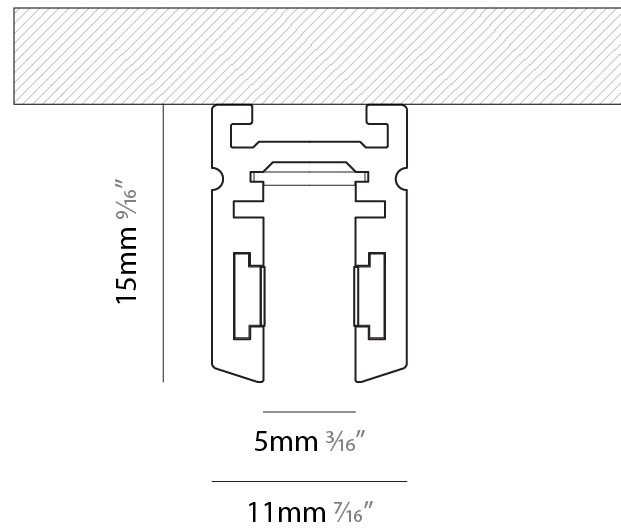

JUST BLACK SYSTEM SURFACE

A3JB-SUR-SYS

base number

1. To build a product code in our configurator select the specify button on the base model # product page
2. To build a manual product code on this datasheet choose from the options listed below in blue font and add the suffix to the base model #

GENERAL

Series: Just Black System _____
Brand: Prolicht _____
Division: Architectural _____
Mounting Type: Surface _____
Mounting Location: Wall / Ceiling _____
Subcategory: Modular _____

PHYSICAL

Light Distribution: Direct _____
Diffuser: PMMA - Opal _____

ELECTRICAL

Dimming: Non-Dimmable / 0-10V Dimming _____
Driver Included: Yes _____
Driver Location: Integrated _____
Driver Type: Constant Voltage - Universal _____
Driver Class: Class 2 _____
Input Voltage (V): 120 - 277 _____
Output Voltage (V): 24 _____

LED

OPTICAL

Beam Angle: 96 _____
Adjustability: Fixed _____

RATINGS AND CERTIFICATIONS

Certified By: CSA Certified to UL and CSA Standards _____
IP rating: IP20 _____